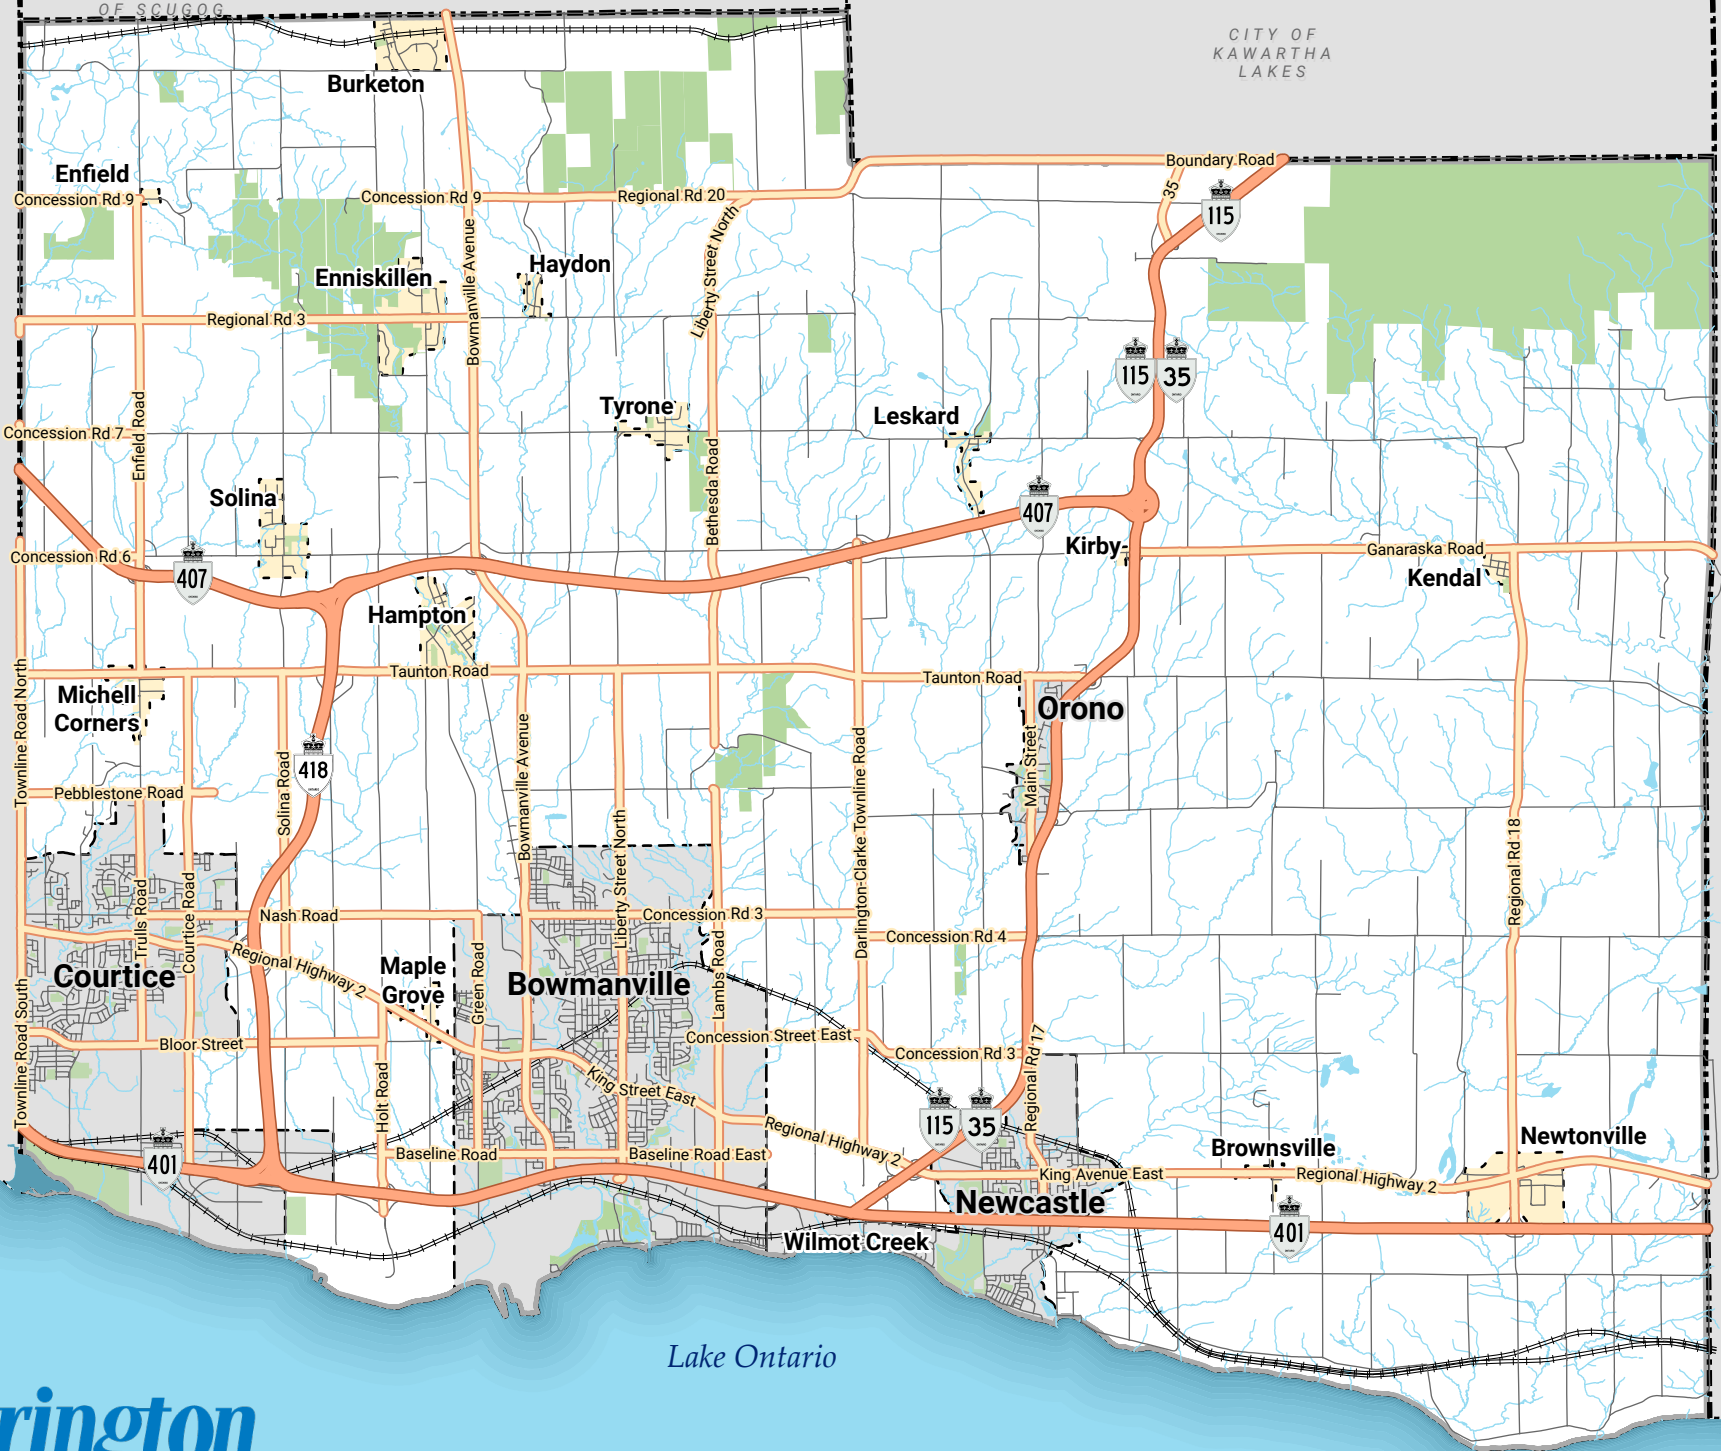

TOWNSHIP OF SCUGOG

CITY OF KAWARTHA LAKES

TOWNSHIP OF CAVAN MONAGHAN

CITY OF OSHAWA

MUNICIPALITY OF PORT HOPE

Clarington

Lake Ontario