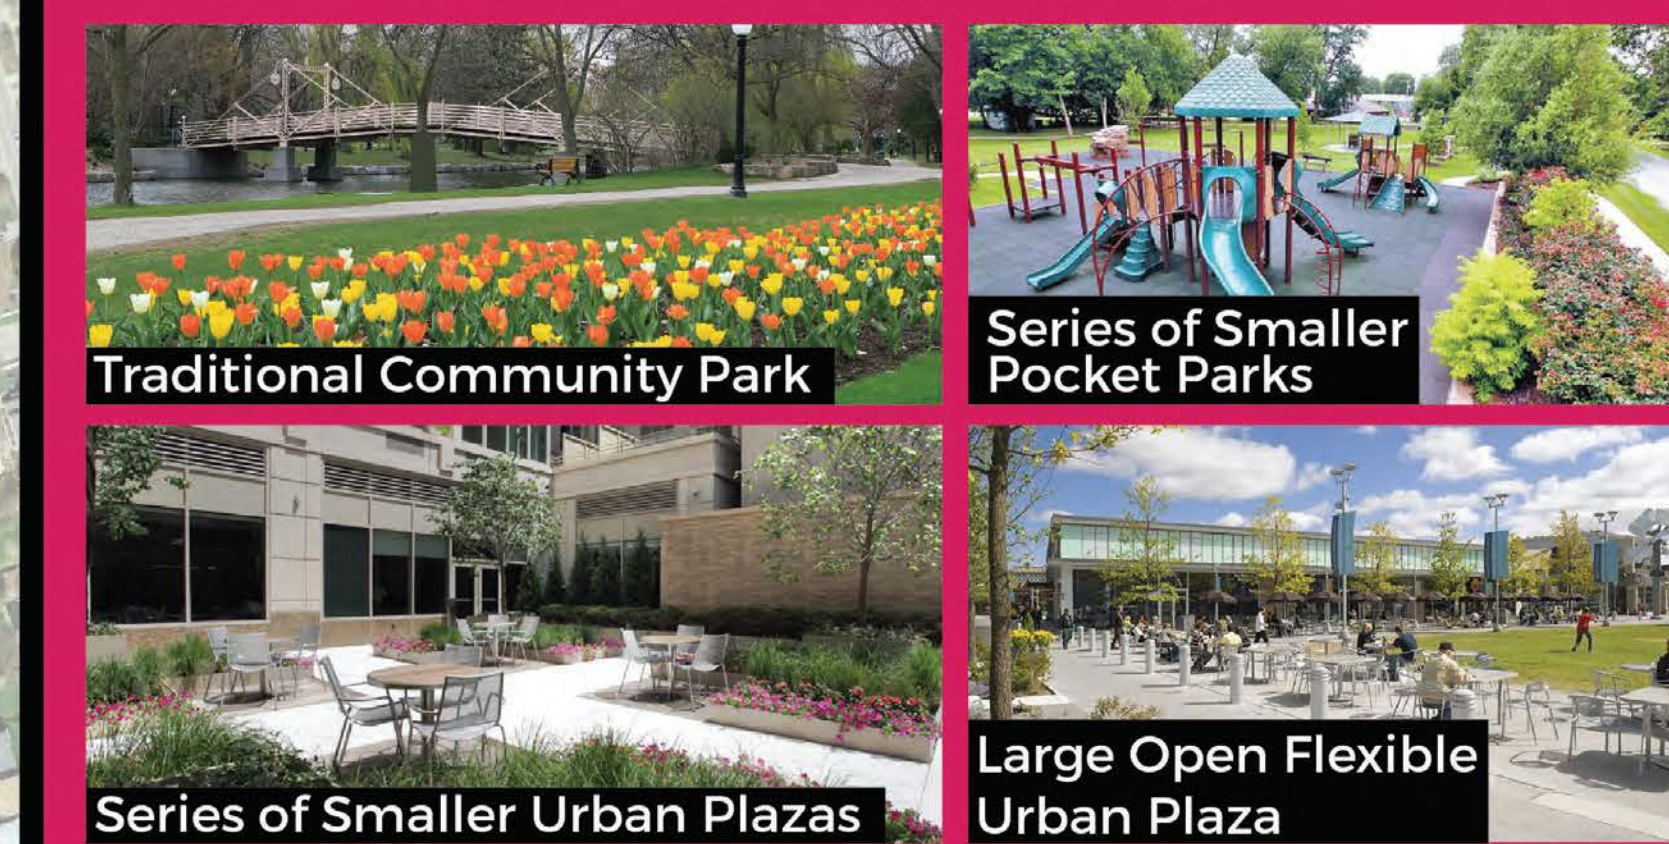

BOWMANVILLE WEST URBAN CENTRE

Secondary Plan Update

WORKSHOP ACTIVITY SHEET

COMMERCIAL

ENTERTAINMENT

PUBLIC SPACES

STREET ENVIRONMENT

RESIDENTIAL