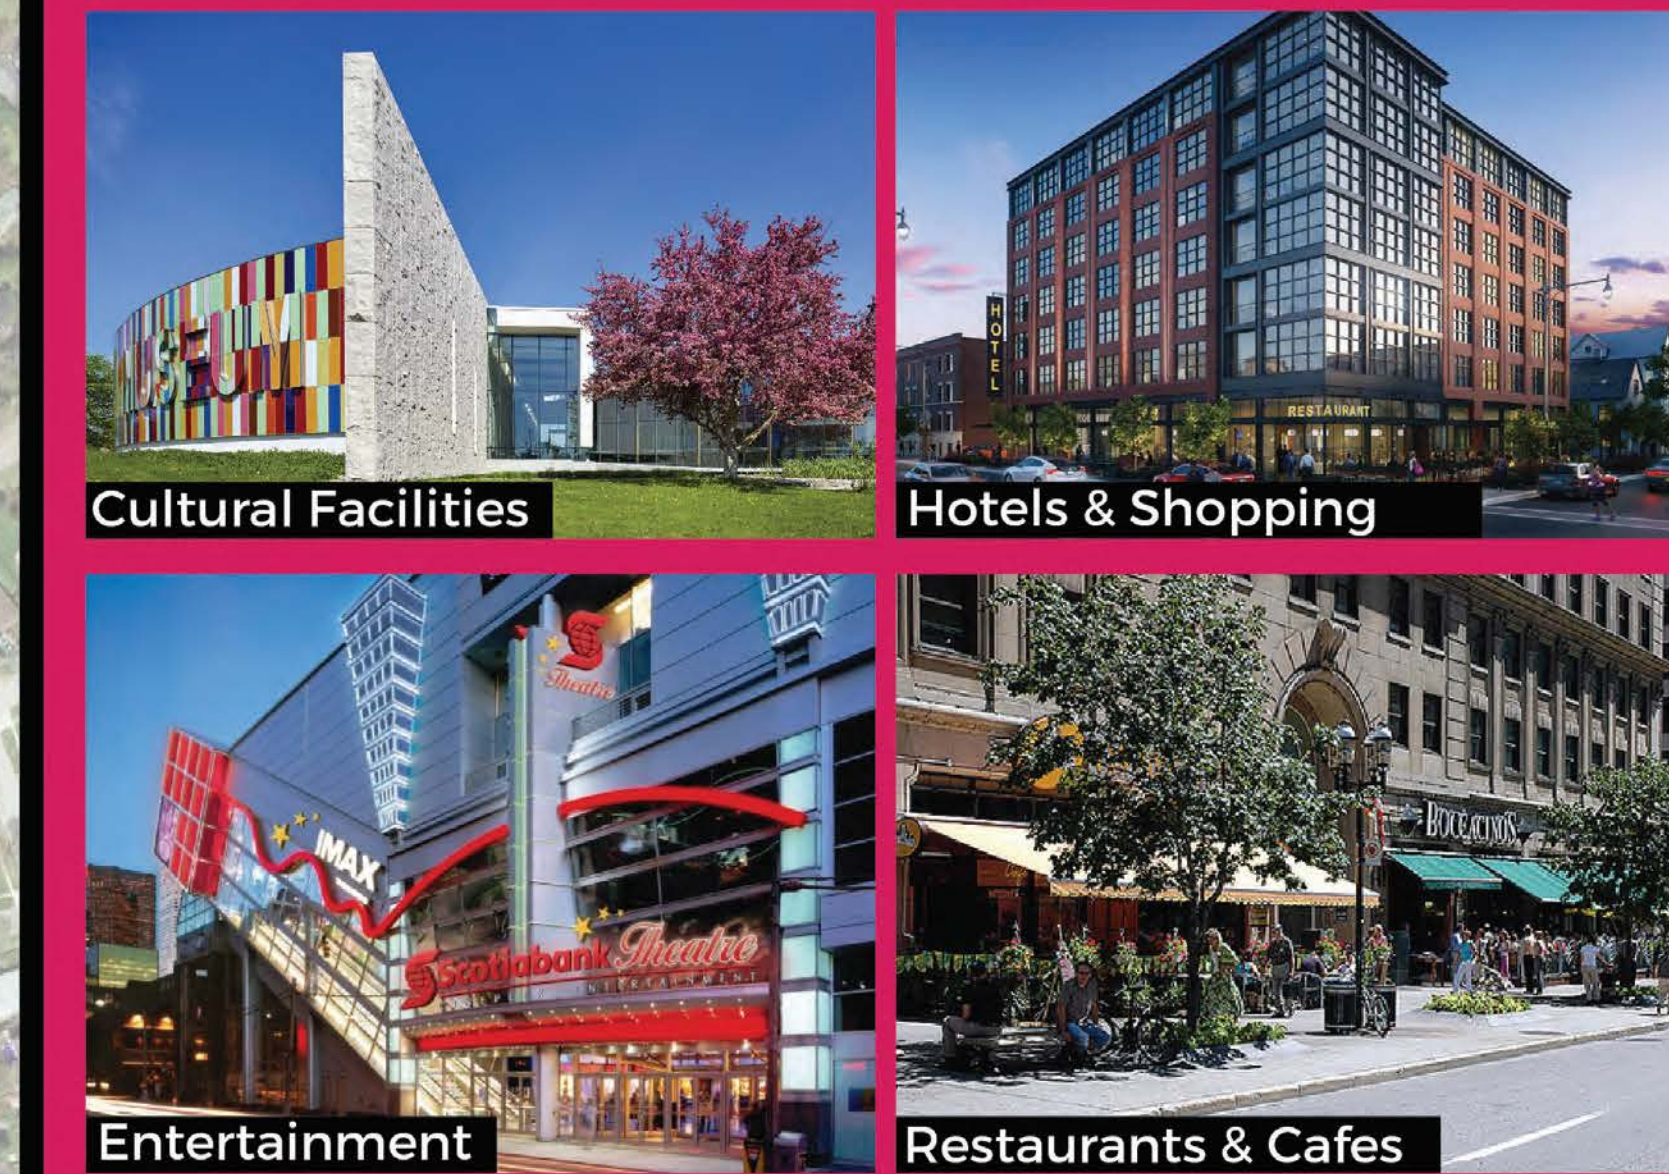

BOWMANVILLE WEST URBAN CENTRE

Secondary Plan Update

WORKSHOP ACTIVITY SHEET

COMMERCIAL

ENTERTAINMENT

PUBLIC SPACES

STREET ENVIRONMENT

RESIDENTIAL